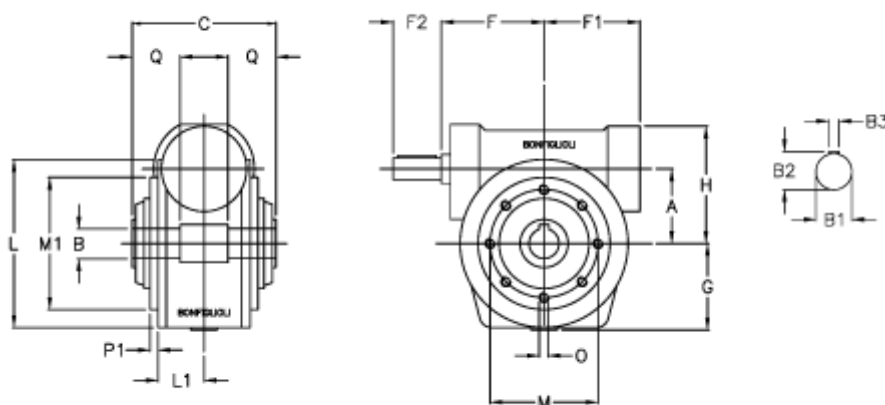

Article number: 3901250060700

Description: Worm gear with solid input shaft
VF 250P-60-HS

Measures

a	= 250.0	F1 = 318	O = M16x40
B	= 110	F2 = 110	P1 = 5.0
B1	= 55	g = 265	Q = 85.0
B2	= 59.0	H = 370	
B3	= 16	L = 450.0	
C	= 320	L1 = 310.0	
Description	= VF 250P-xx-HS	m = 400	
F	= 276.0	M1 = 350	